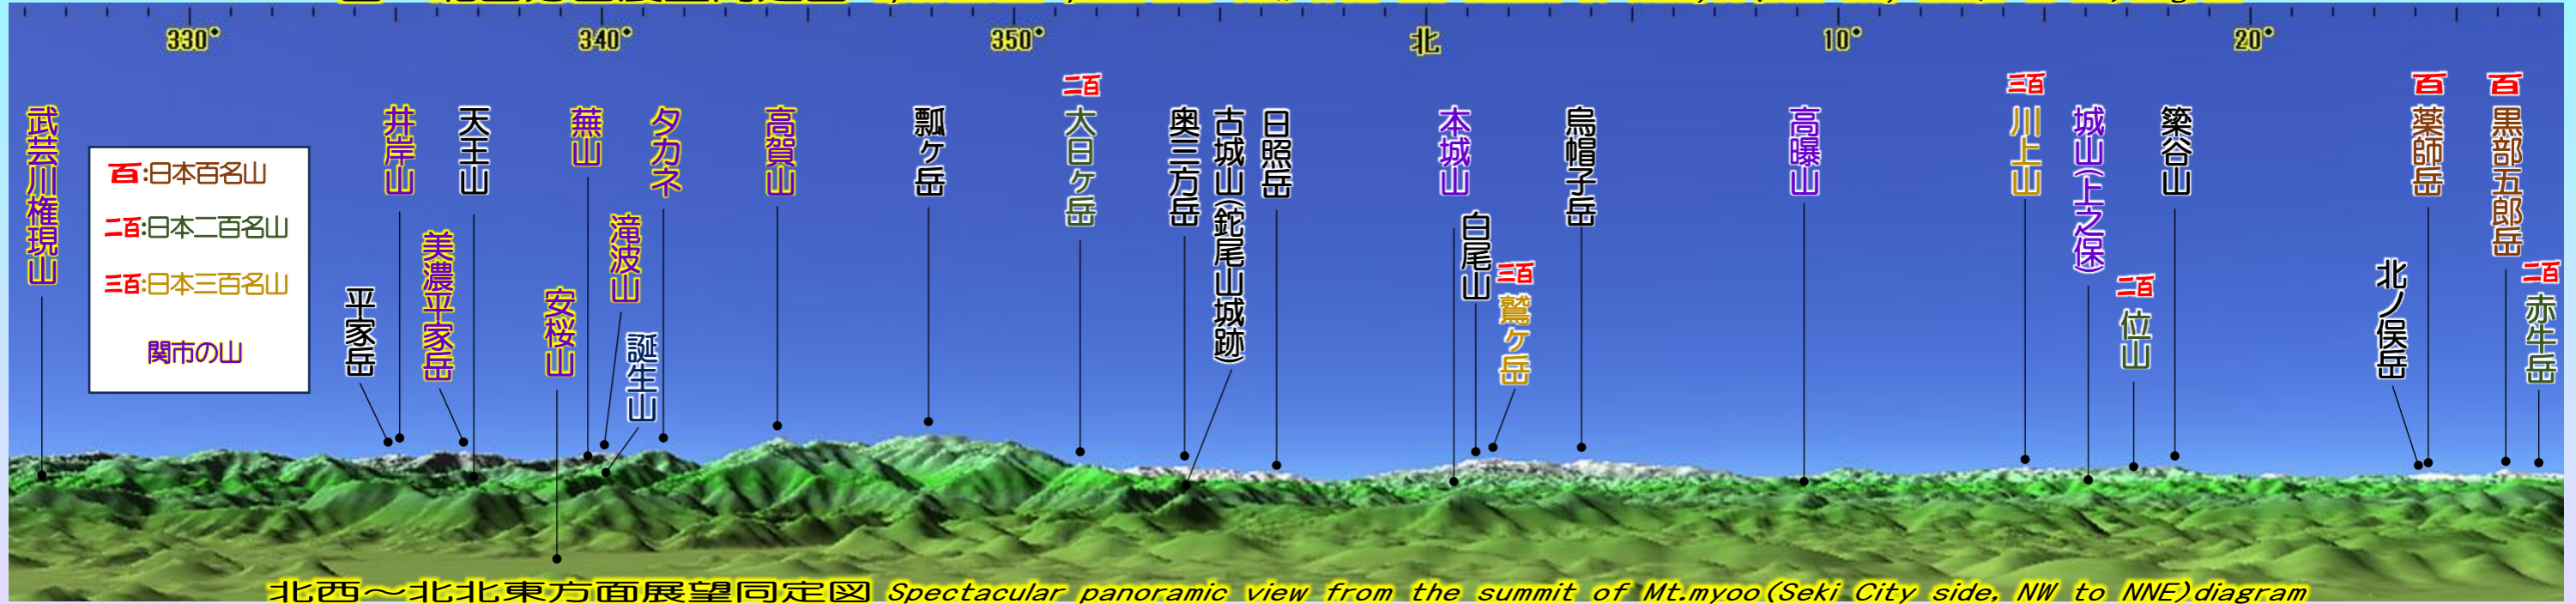

西～北西方面展望同定図 Spectacular panoramic view from the summit of Mt.myoo (Seki City side, W to NW) diagram

北西～北北東方面展望同定図 Spectacular panoramic view from the summit of Mt.myoo (Seki City side, NW to NNE) diagram

北北東～東方面展望同定図 Spectacular panoramic view from the summit of Mt.myoo (Seki City side, NNE to E) diagram