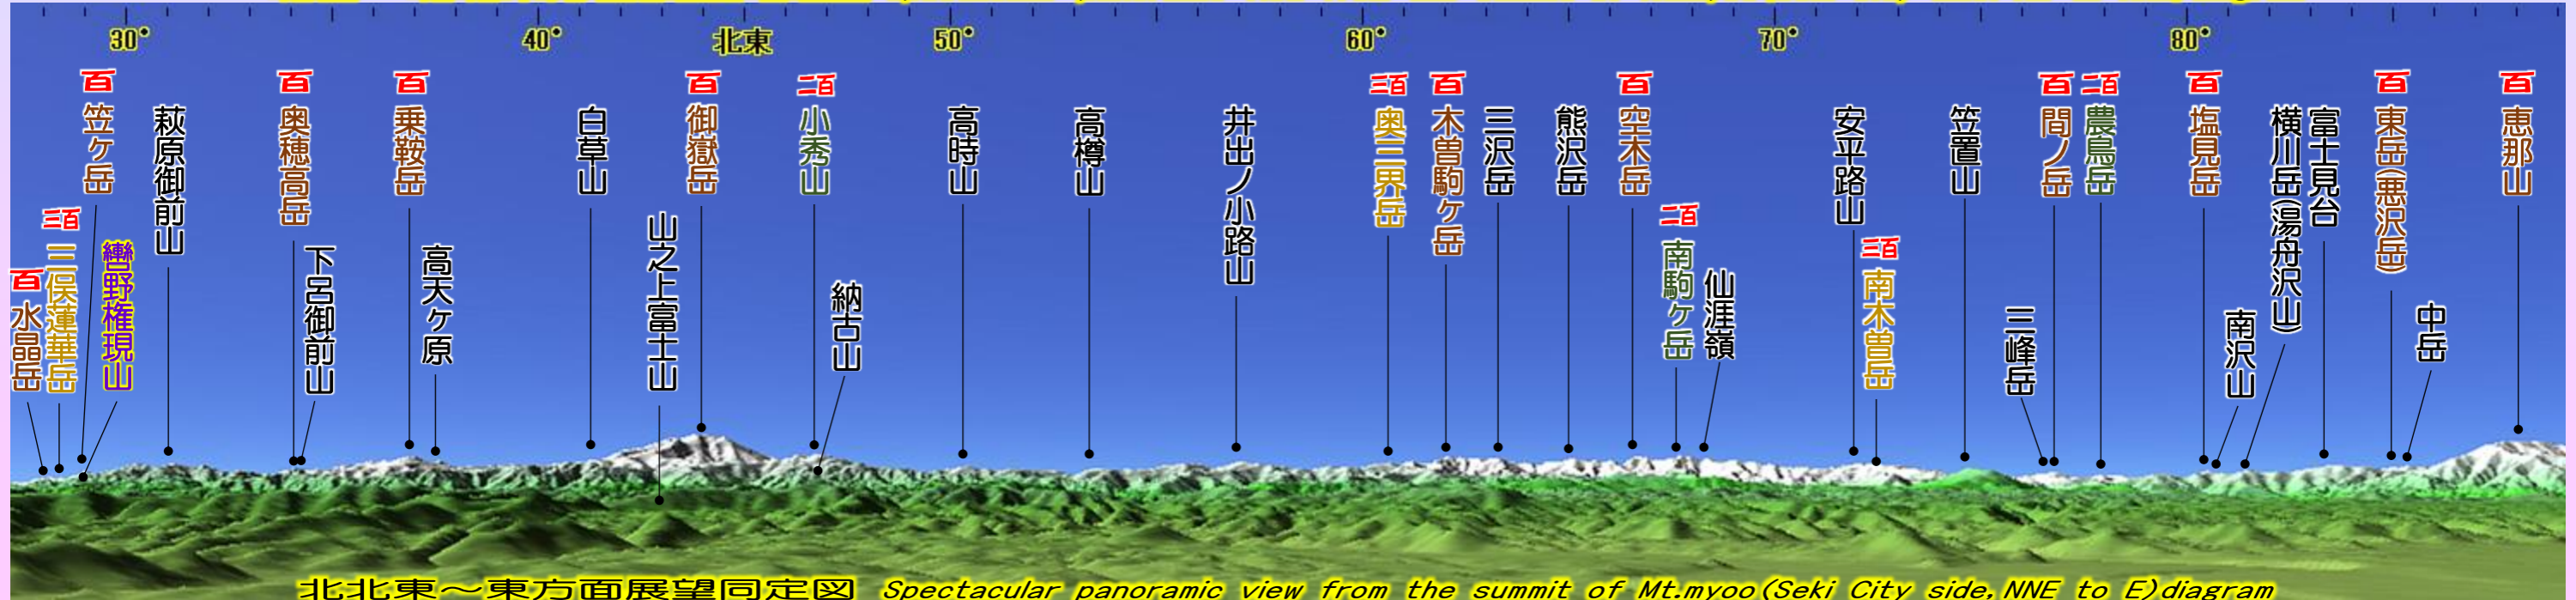

西～北西方面展望同定図 Spectacular panoramic view from the summit of Mt.myoo (Seki City side, W to NW) diagram

北西～北北東方面展望同定図 Spectacular panoramic view from the summit of Mt.myoo (Seki City side, NW to NNE) diagram

北北東～東方面展望同定図 Spectacular panoramic view from the summit of Mt.myoo (Seki City side, NNE to E) diagram